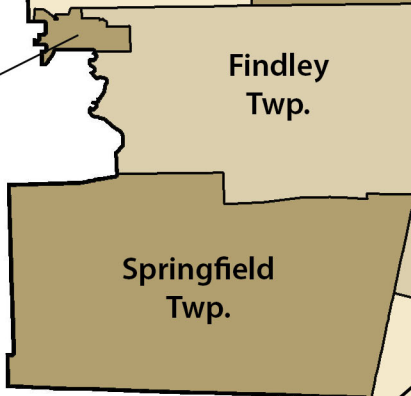

Sheakleyville Borough

District 8

Butler (part) and Mercer (part) Counties

New Lebanon Borough

Sandy Lake Borough

Stoneboro Borough

Jackson Center Borough

Fredonia

Mercer Borough

Harrisville Borough

Grove City Borough

Mercer Twp.

Marion Twp.

Cherry Twp.

Clay Twp.

West Sunbury Borough

Portersville Borough

West Liberty Borough

Brady Twp.

Franklin Twp.

Center Twp.