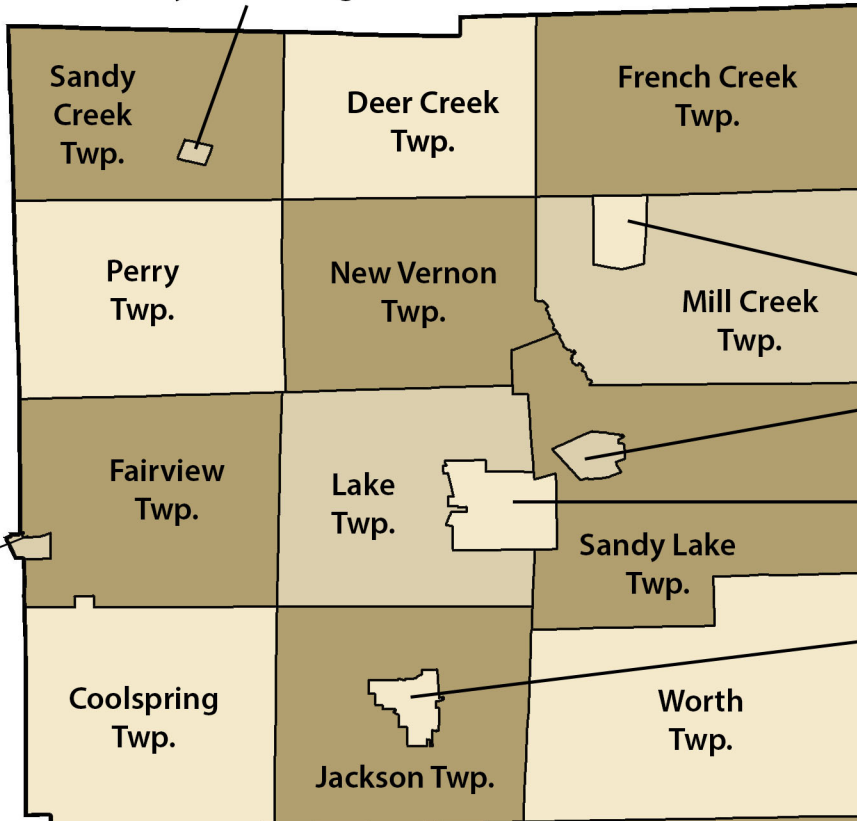

Sheakleyville Borough

District 8

Butler (part) and Mercer (part) Counties

New Lebanon Borough

Sandy Lake Borough

Stoneboro Borough

Jackson Center Borough

Fredonia

Mercer Borough

Harrisville Borough

Grove City Borough

Mercer Twp.

Marion Twp.

Cherry Twp.

Clay Twp.

West Sunbury Borough

Portersville Borough

West Liberty Borough

Brady Twp.

Franklin Twp.

Center Twp.